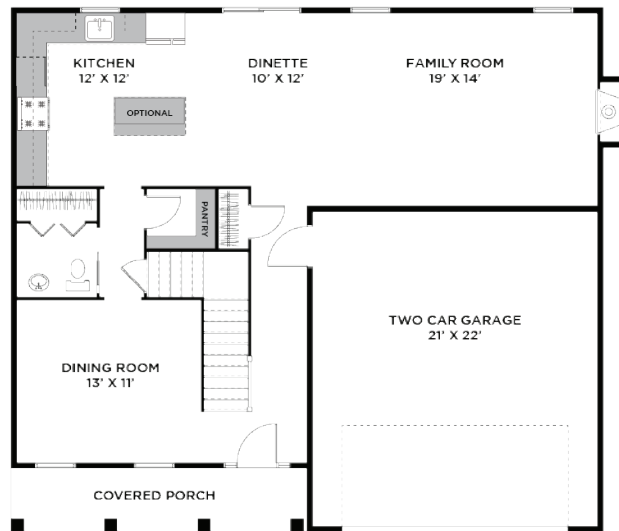

BLACKSTONE

2,109 Sq. Ft. | 4 Bedrooms | 2.5 Bathrooms

- Open floorplan allows for endless possibilities
- Formal dining room can also be used as a home office
- Open two story foyer

First Floor

Second Floor