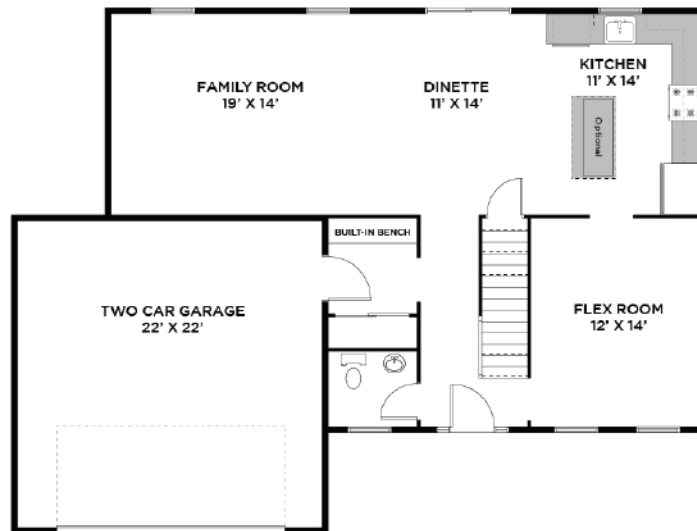

## BOLTON

2,255 Sq. Ft. | 4 Bedrooms | 2.5 Bathrooms

- Expansive Master Suite includes a large walk-in closet and private bath
- Open floor plan great for casual living
- Large Kitchen open to casual or formal living area
- All fireplaces available but optional

### First Floor

### Second Floor