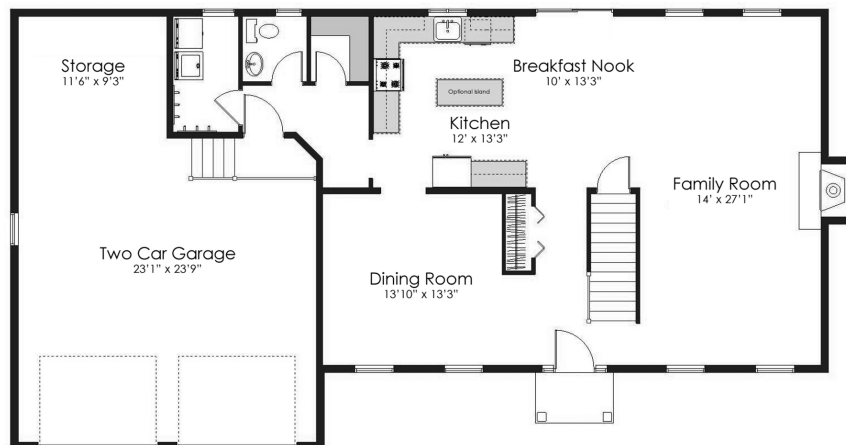

BRANFORD

2,339 Sq. Ft. | 3 Bedrooms | 2.5 Bathrooms

- Open & versatile floor plan
- Gourmet kitchen with optional island perfect for ample seating
- Spacious formal dining room perfect for seasonal entertaining
- Grand master bedroom boasts a large walk-in closet and elegant master bath
- Roomy laundry area
- All fireplaces available but optional

First Floor

Second Floor