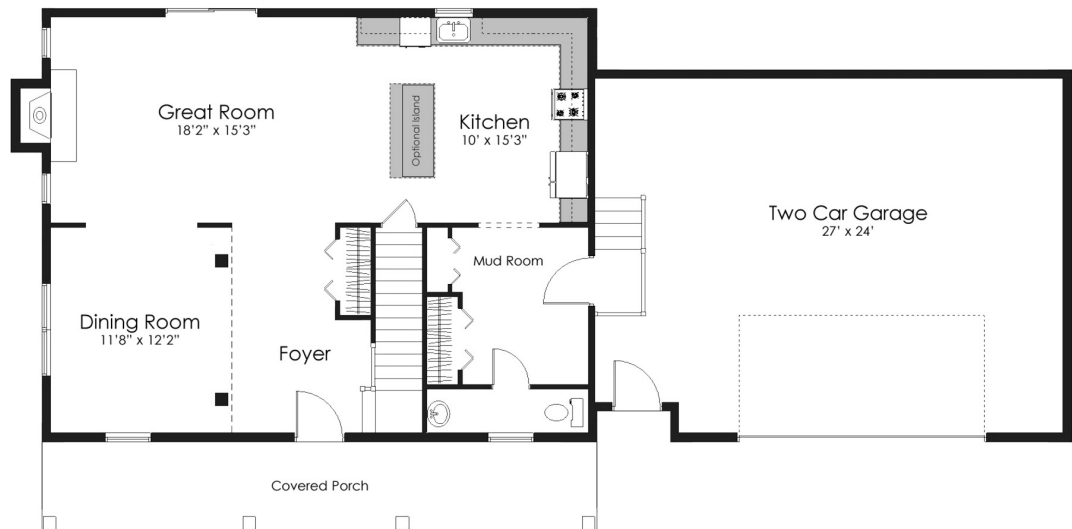

CLINTON

2,137 Sq. Ft. | 3 Bedrooms | 2.5 Bathrooms

- Spacious kitchen opens to a large great room
- Large mud room with a bathroom and two closets
- Oversized Master Suite with large walk-in closet and private bath
- All fireplaces available but optional

First Floor

Second Floor