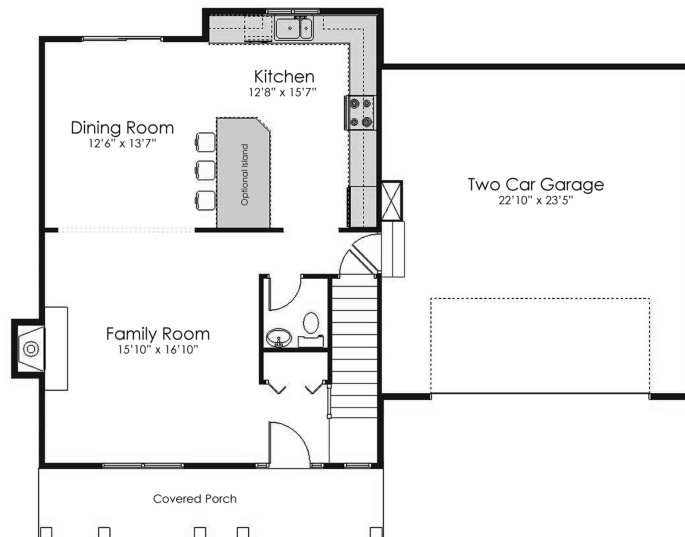

ESSEX I

2,157 Sq. Ft. | 4 Bedrooms | 2.5 Bathrooms

- Spacious kitchen with breakfast bar area for casual dining
- Large Family Room open to dining area for large gatherings
- Master Suite with his and hers walk-in closets
- All fireplaces available but optional

First Floor

Second Floor