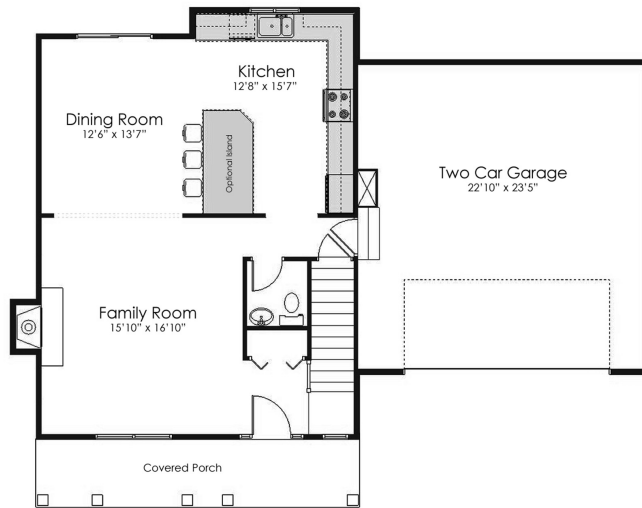

## ESSEX II

2,157 Sq. Ft. | 3 Bedrooms | 2.5 Bathrooms

- Spacious kitchen with breakfast bar area for casual dining
- Large Family Room open to dining area for large gatherings
- Master Suite with his and hers walk-in closets
- All fireplaces available but optional

### First Floor

### Second Floor