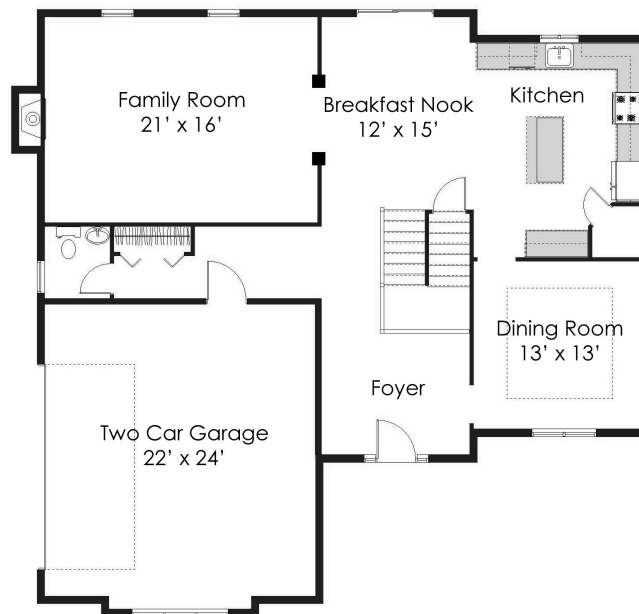

GROTON

3,034 Sq. Ft. | 4 Bedrooms | 2.5 Bathrooms

• All fireplaces available but optional

First Floor

Second Floor