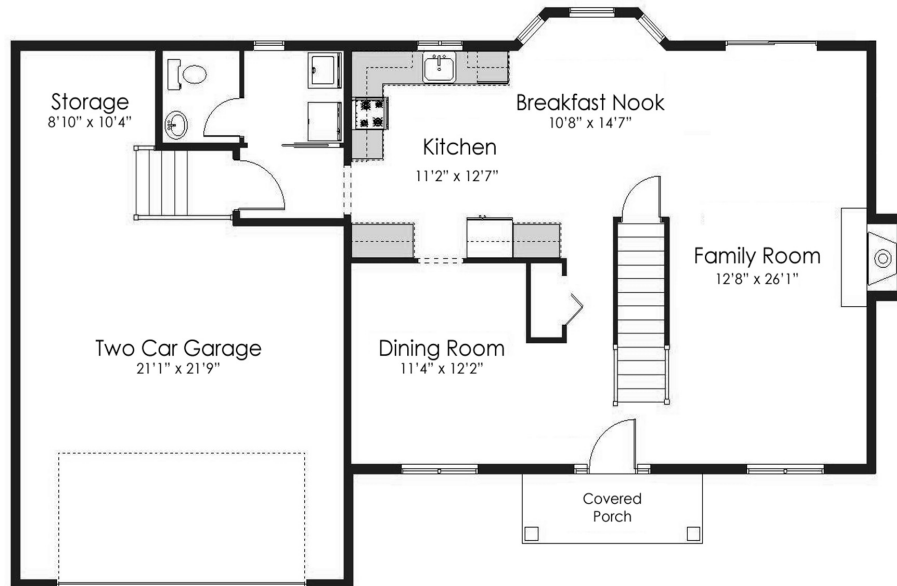

MYSTIC

2,451 Sq. Ft. | 4 Bedrooms | 2.5 Bathrooms

- Expansive Master Suite includes a large walk-in closet and private bath
- Open floor plan great for casual living
- Large Kitchen open to casual or formal living area
- All fireplaces available but optional

First Floor

Second Floor