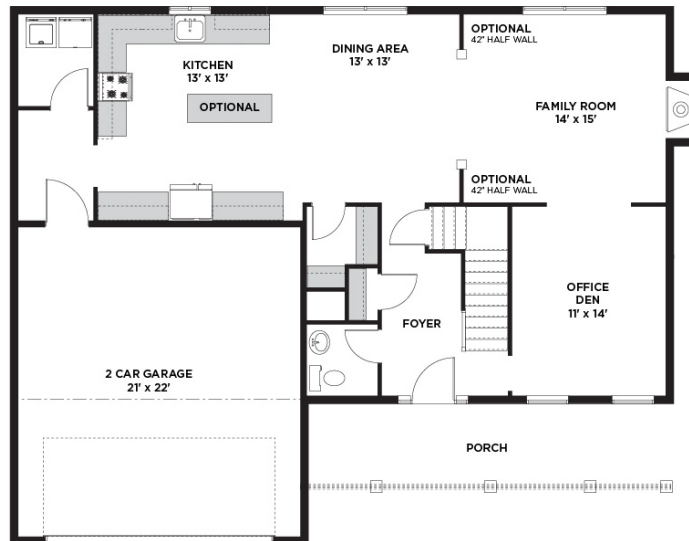

NEWPORT

2,237 Sq. Ft. | 4 Bedrooms | 2.5 Bathrooms

- Open floor plan allows for endless possibilities
- Private first floor office can also be used as a formal dining room
- Elegant Master Suite provides ample privacy
- All fireplaces available but optional

First Floor

Second Floor