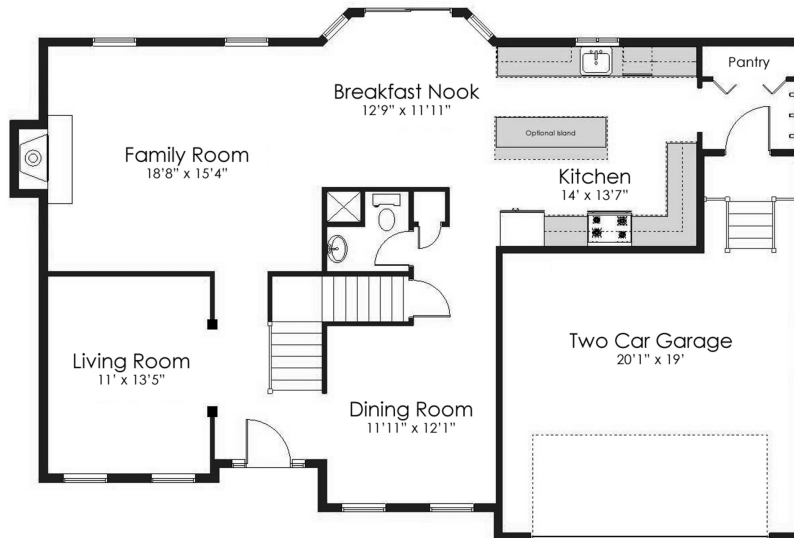

STONINGTON

2,851 Sq. Ft. | 3 Bedrooms | 2.5 Bathrooms

- Inviting light-filled two-story family room
- Spacious kitchen with breakfast area for casual dining
- Elegant foyer that opens to a traditional dining room on one side and a formal living room on the other
- Indulgent master bath with soaking tub, a separate shower, his and her vanities and closets
- All fireplaces available but optional

First Floor

Second Floor