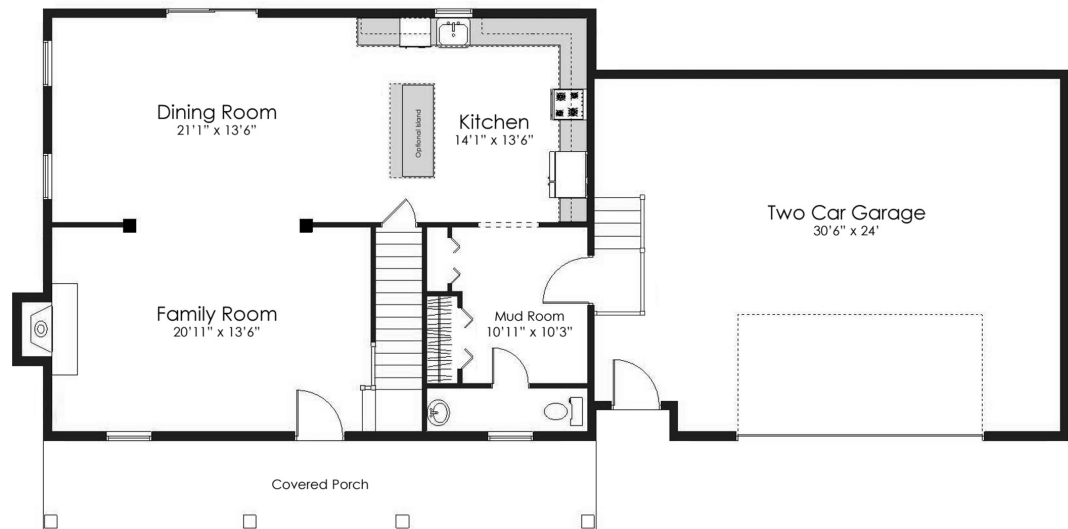

WARWICK

2,790 Sq. Ft. | 3 Bedrooms | 2.5 Bathrooms

- Spacious kitchen opens to a large dining area
- Large mud room with a bathroom and two closets
- Oversized Master Suite with large walk-in closet and private bath
- All fireplaces available but optional

First Floor

Second Floor